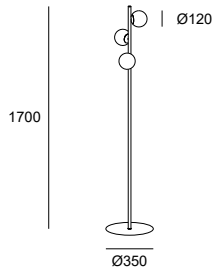

**N → Perlina**

BODYMAT AISI304,ST  
DIF MAT GLA  
CLASE II  
CABLE SWITCH

● 60 Black / Noir  
● DN Matte gold / Ormat

LED | CCT2700-3000-4000 K | CRI90 | 8.8 W Total | 355 RealLm (3000K)

ON-OFF  
220-240VAC

Structure

60 ●  
DN ●

Code

**25-A076-60-60**  
**25-A076-DN-DN**

Natural gem — The three illuminated spheres of Perlina, thoughtfully arranged along its linear framework, offer a warm and inviting glow in an elegant fashion, ideal for spaces in need of greater illumination. Here, the power of simplicity becomes evident in a play between the geometry of the circle and the purity of verticality.